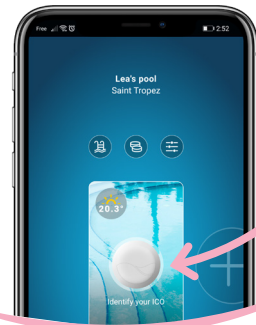

Quickstart Guide

ICO watches over my water

bwt.com

BWT Ico Station

THE CONNECTED STATION THAT MAKES LIFE EASIER
DIE ANGESCHLOSSENE STATION, DIE DAS LEBEN LEICHTER MACHT
LA STATION CONNECTÉE QUI FACILITE LA VIE

Any question?

www.bwt.com/support/ico-station

bwt.com

Step 1

Step 2

Step 3

Step 4

Step 5