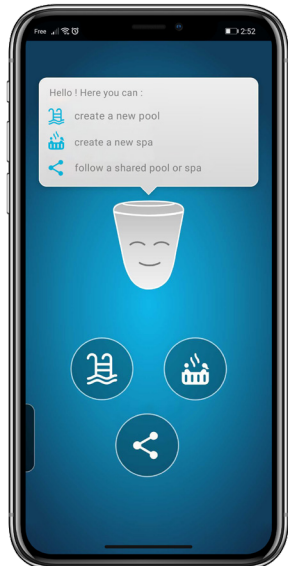

Quickstart Guide

ICO watches over my water

bwt.com

BWT Ico Station

THE CONNECTED STATION THAT MAKES LIFE EASIER
DIE ANGESCHLOSSENE STATION, DIE DAS LEBEN LEICHTER MACHT
LA STATION CONNECTÉE QUI FACILITE LA VIE

Any question?

www.bwt.com/support/ico-station

bwt.com

Step 1

Step 2

Step 3

Step 4

Step 5