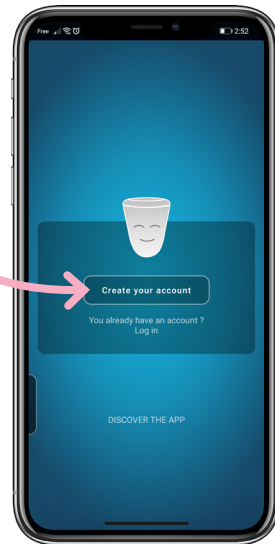

Quickstart Guide

ICO watches over my water

bwt.com

BWT Ico Station

THE CONNECTED STATION THAT MAKES LIFE EASIER
DIE ANGESCHLOSSENE STATION, DIE DAS LEBEN LEICHTER MACHT
LA STATION CONNECTÉE QUI FACILITE LA VIE

Any question?

www.bwt.com/support/ico-station

bwt.com

Step 1

Step 2

Step 3

Step 4