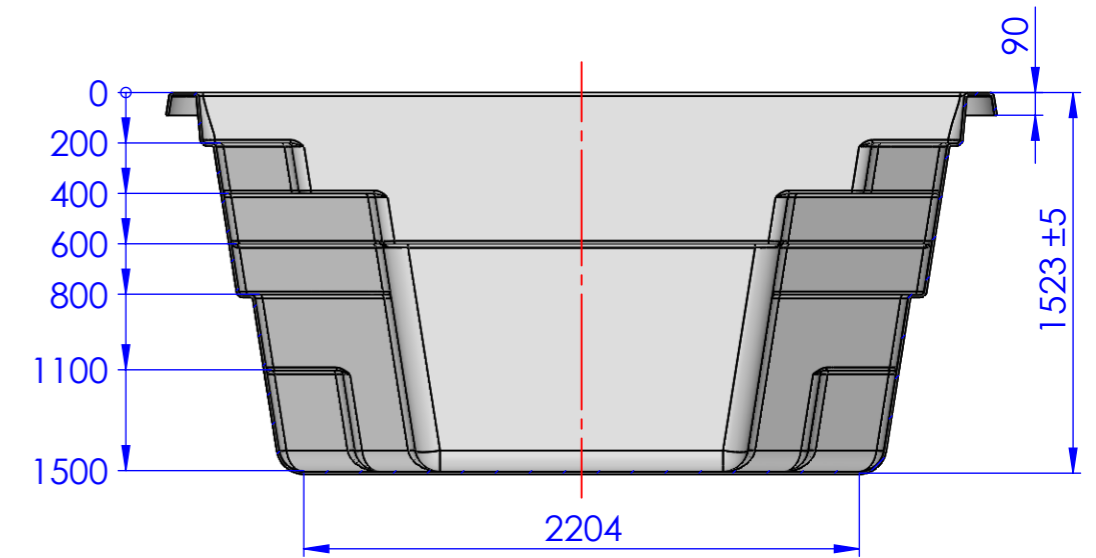

SECTION A-A  
SCALE 1 : 30

SECTION B-B  
SCALE 1 : 30

Pool model:

Monaco 650

Paper size: A3

Scale: 1 : 30

2018

Unless Otherwise Stated:  
Linear Tol.: ±0.2, Angular  
Tol.: 0°15'  
Surface Finish: 0.8µm  
All Dimensions: mm