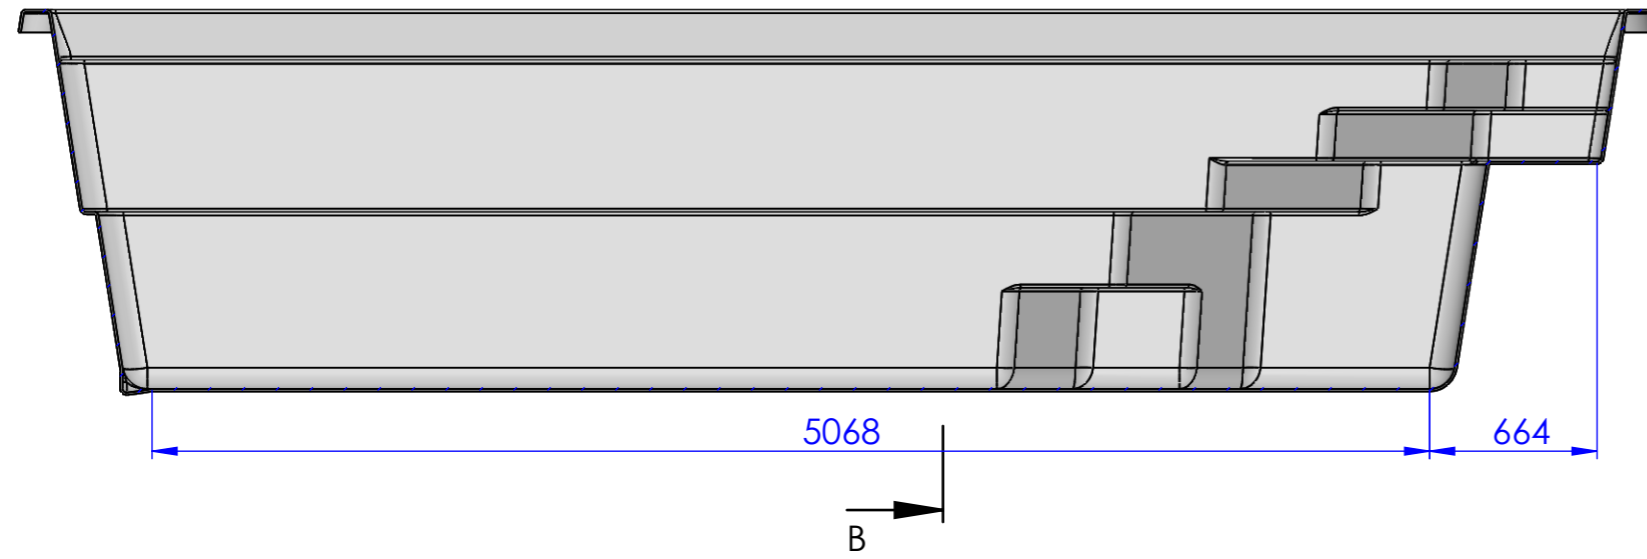

SECTION A-A  
SCALE 1 : 30

SECTION B-B  
SCALE 1 : 30

Pool model:

Monaco 650

Paper size: A3

Scale: 1 : 30

2018

Unless Otherwise Stated:  
Linear Tol.: ±0.2, Angular  
Tol.: 0°15'  
Surface Finish: 0.8µm  
All Dimensions: mm