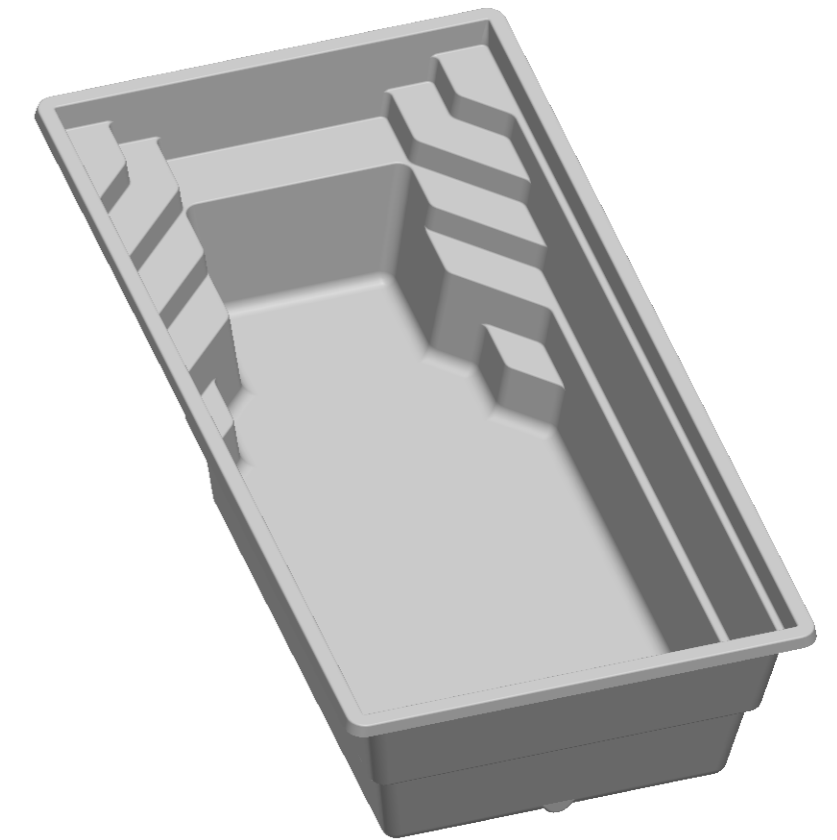

SECTION A-A  
SCALE 1 : 30

SECTION B-B  
SCALE 1 : 30

Pool model:

Monaco 650

Paper size: A3

Scale: 1 : 30

2018

Unless Otherwise Stated:  
Linear Tol.: ±0.2, Angular  
Tol.: 0°15'  
Surface Finish: 0.8µm  
All Dimensions: mm