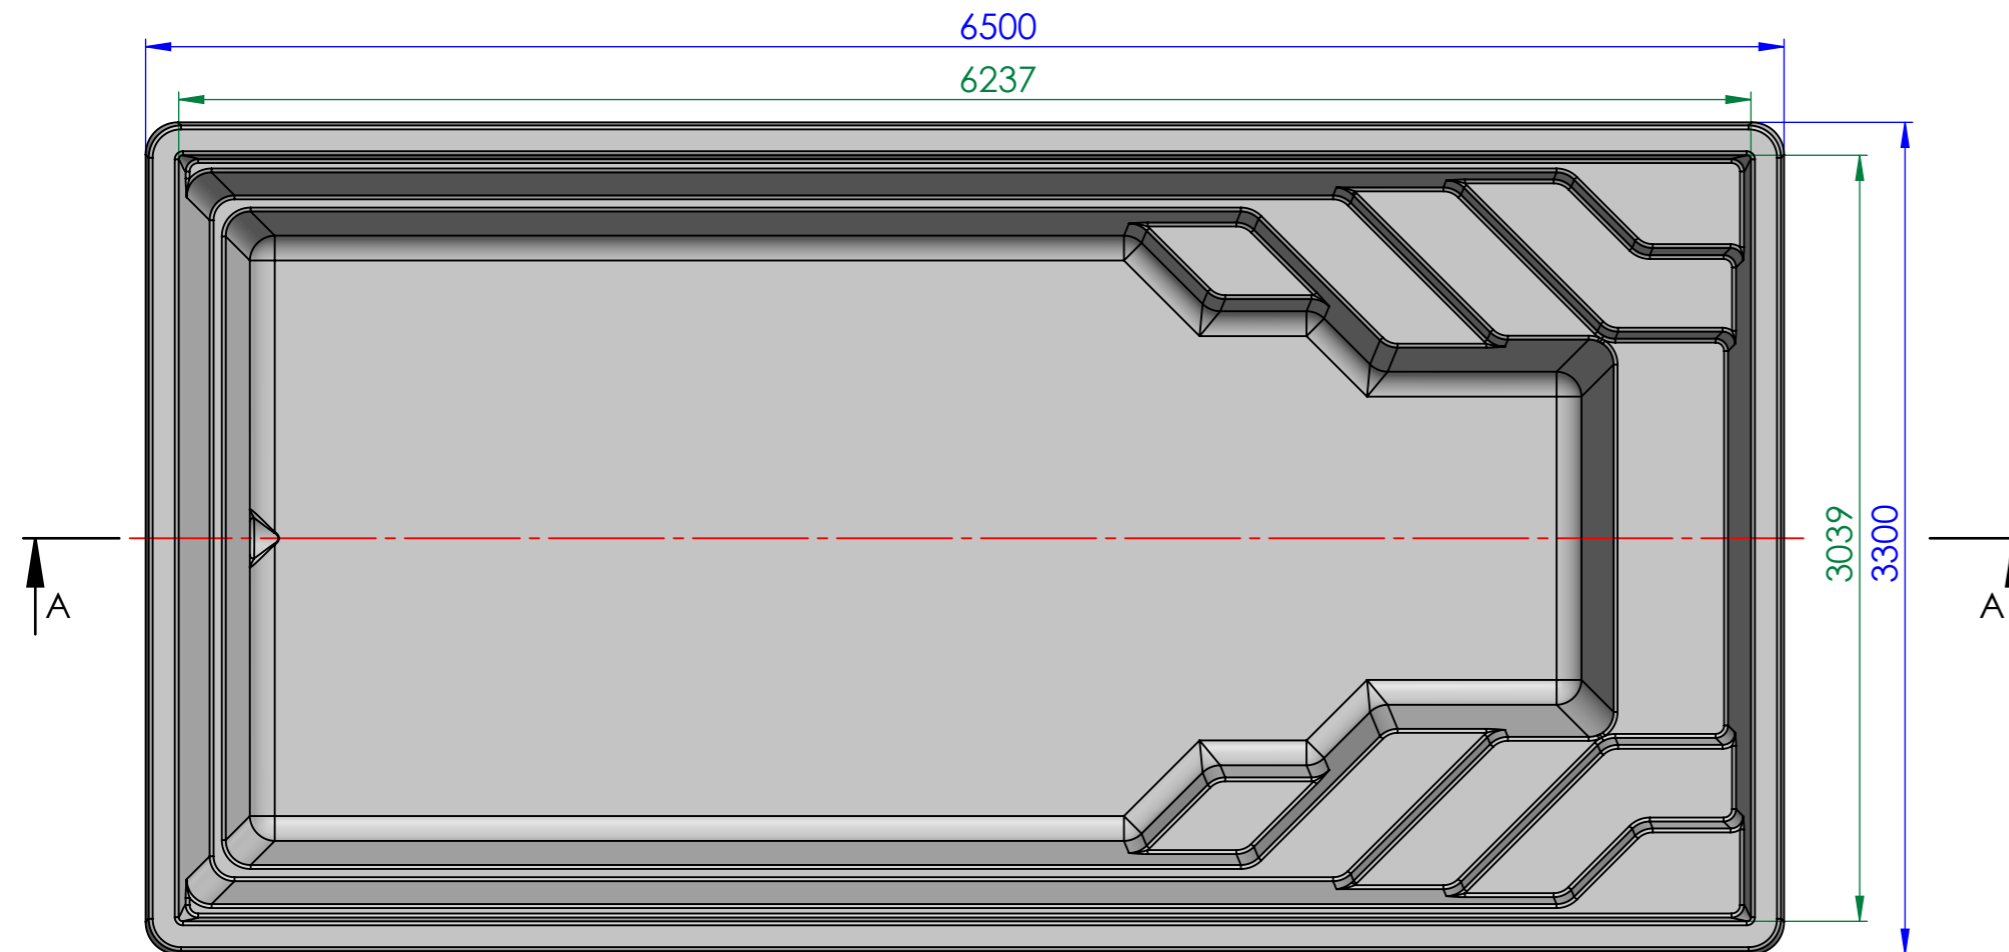

SECTION A-A  
SCALE 1 : 30

SECTION B-B  
SCALE 1 : 30

Pool model:

Monaco 650

Paper size: A3

Scale: 1 : 30

2018

Unless Otherwise Stated:  
Linear Tol.: ±0.2, Angular  
Tol.: 0°15'  
Surface Finish: 0.8µm  
All Dimensions: mm