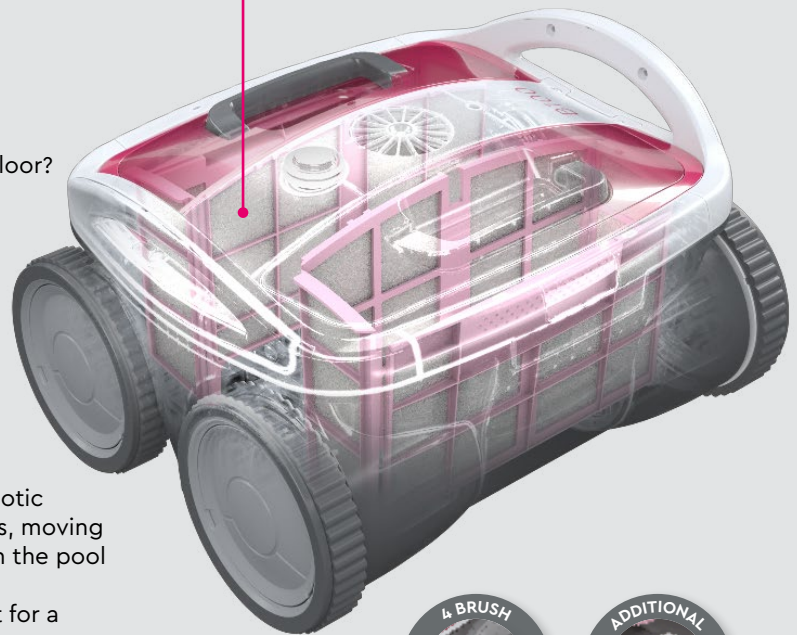

# Why a BWT robotic pool cleaner, are they the best choice?

B line BWT robotic pool cleaners combine performance, beauty and functionality, all at a very attractive price. Above all, they have one feature that sets them apart: ultra fine BWT filtration.

**Floor**  
You just need to clean the pool floor? Choose the BWT B100 model.

**Efficient travel**  
With four large wheels, BWT robotic cleaners cope with any obstacles, moving easily between toys forgotten on the pool floor by your children. Simple and robust travel, perfect for a family pool.

**Adjustable nozzles**  
BWT robotic cleaners feature the most powerful suction of any robot on the market. Suction can be increased up to twofold, thanks to precise adjustment of the nozzles.

**The finest filtration on the market**  
BWT robotic cleaners are fitted with an exclusive, 4D Filter that has a retention capacity four times better than any other. 4D Filter technology exploits a filter fabric that features loops to capture the tiniest particles, up to two microns in diameter. BWT guarantees the finest filtration currently available on the swimming pool market.

**4 brush wheels and additional rotating brush**  
The 4 rotating wheel brush dislodges desposits and leaves the surface perfectly clean. The additional rotating brush ensures impeccable cleaning of the pool floor.  
"BWT clean!"