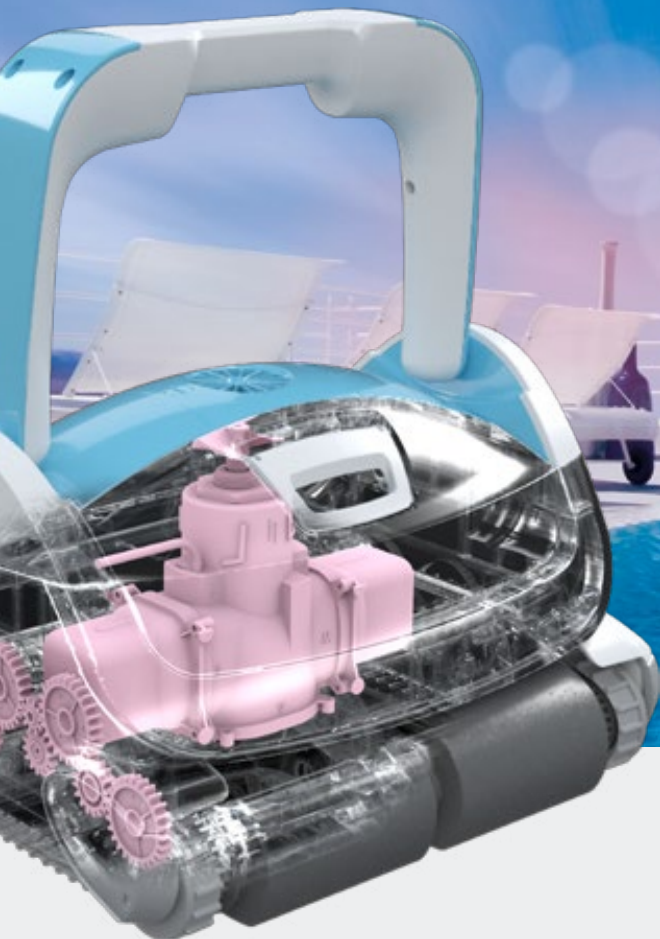

The closer they are to the surface being vacuumed, the more powerful the suction. Suction can be adjusted to efficiently capture the type of debris to be picked up. Thus, close to a beach for example, the nozzles can be set down low to effortlessly remove every grain of sand.

4D Filter !

Ideal for your pool

BWT robotic pool cleaners are perfect for beautiful pools, of any shape or size, waterproofed with liners, membranes or tiles, and polyester pools.

With their PVA wheels and brushes, BWT robots easily navigate any type of surface.

The devices are also equipped with in water and out of water safety mechanisms.

Agile on any surface, with an excellent grip

BWT robotic pool cleaners easily climb the steepest slopes. Always astonishing to see!