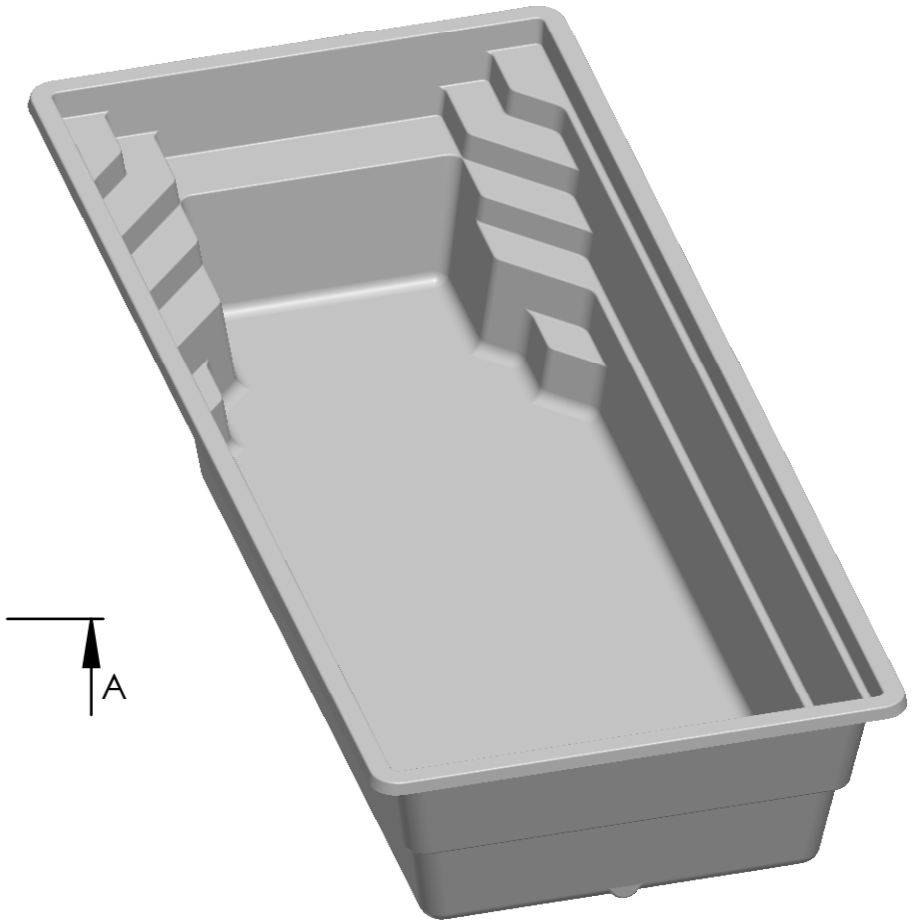

SECTION A-A  
SCALE 1 : 40

SECTION B-B  
SCALE 1 : 40

Pool model:

Monaco 850

Paper size: A3  
Unless Otherwise Stated:  
Linear Tol.: ±0.2, Angular  
Tol.: 0°15'  
Surface Finish: 0.8µm  
All Dimensions: mm