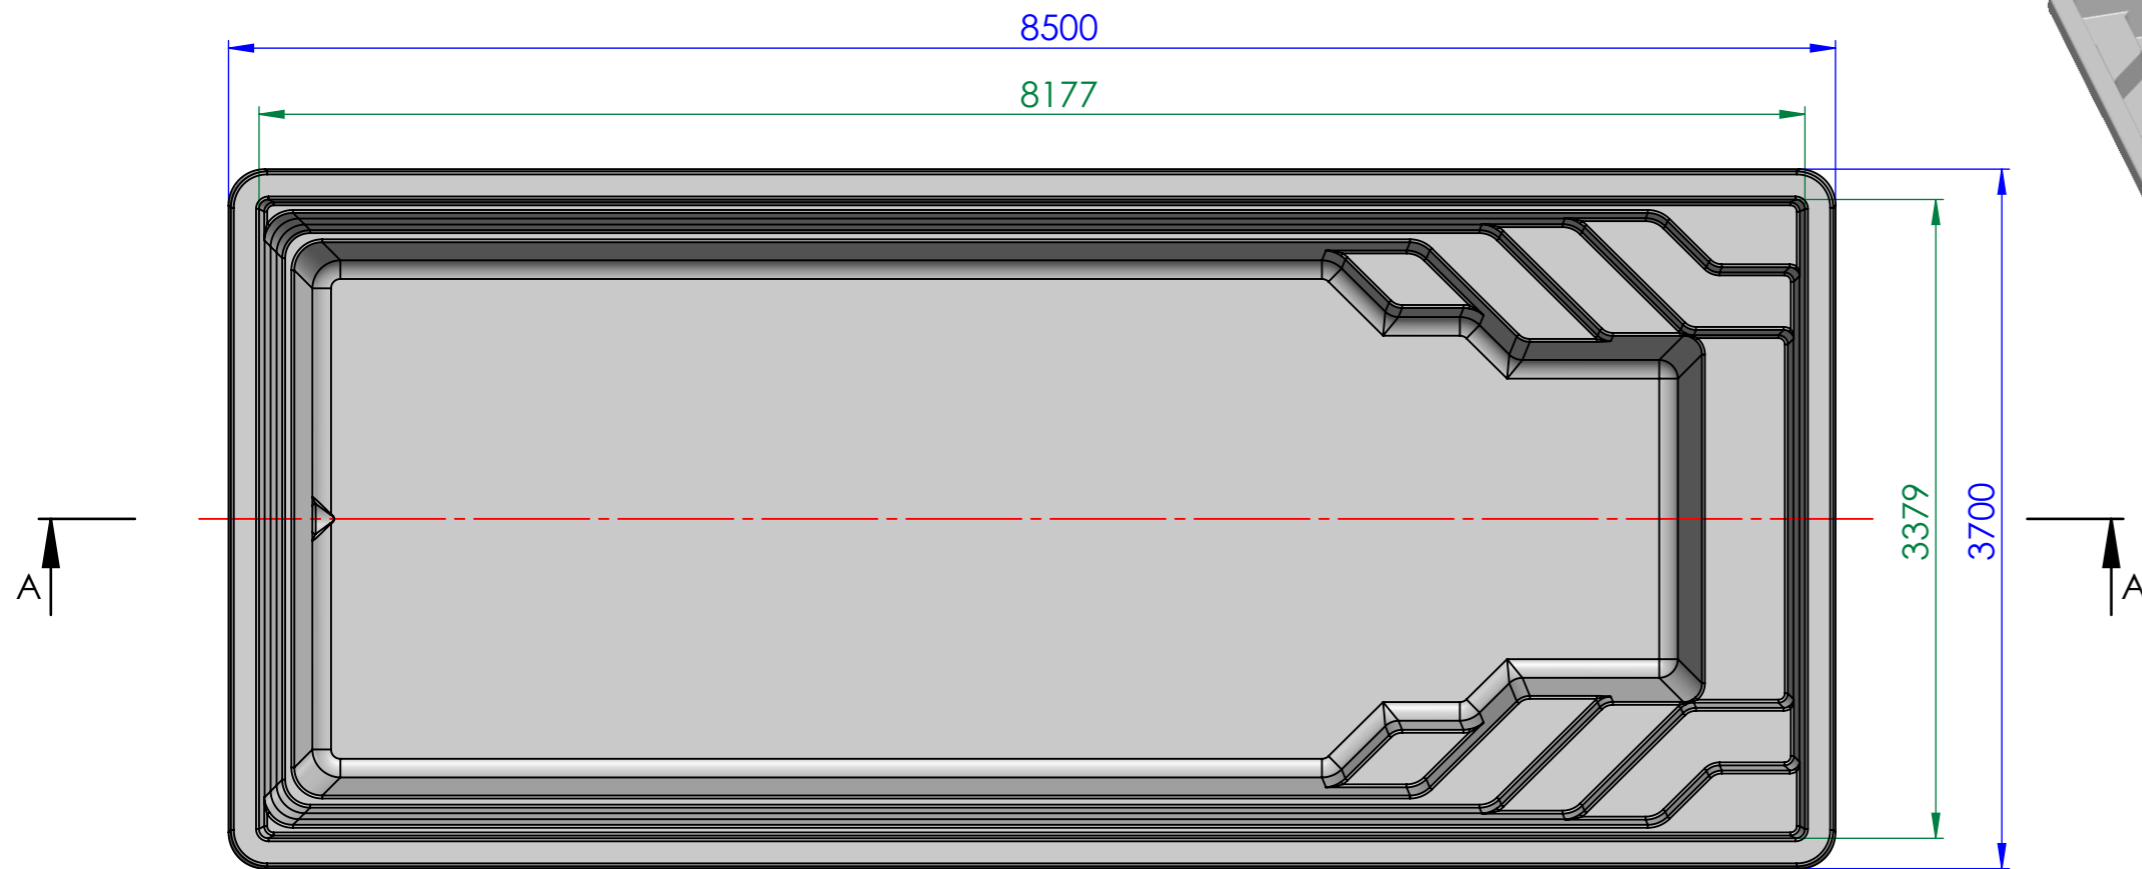

SECTION A-A  
SCALE 1 : 40

SECTION B-B  
SCALE 1 : 40

Pool model:

Monaco 850

Paper size: A3  
Unless Otherwise Stated:  
Linear Tol.: ±0.2, Angular  
Tol.: 0°15'  
Surface Finish: 0.8µm  
All Dimensions: mm

Scale: 1 : 40  
Comments:

2018

1 1 of 1  
Drawing no: Sheet:

Copyright © 2018 Rhino Pools,  
Lithuania. All Rights Reserved

Drawn by: Checked by: