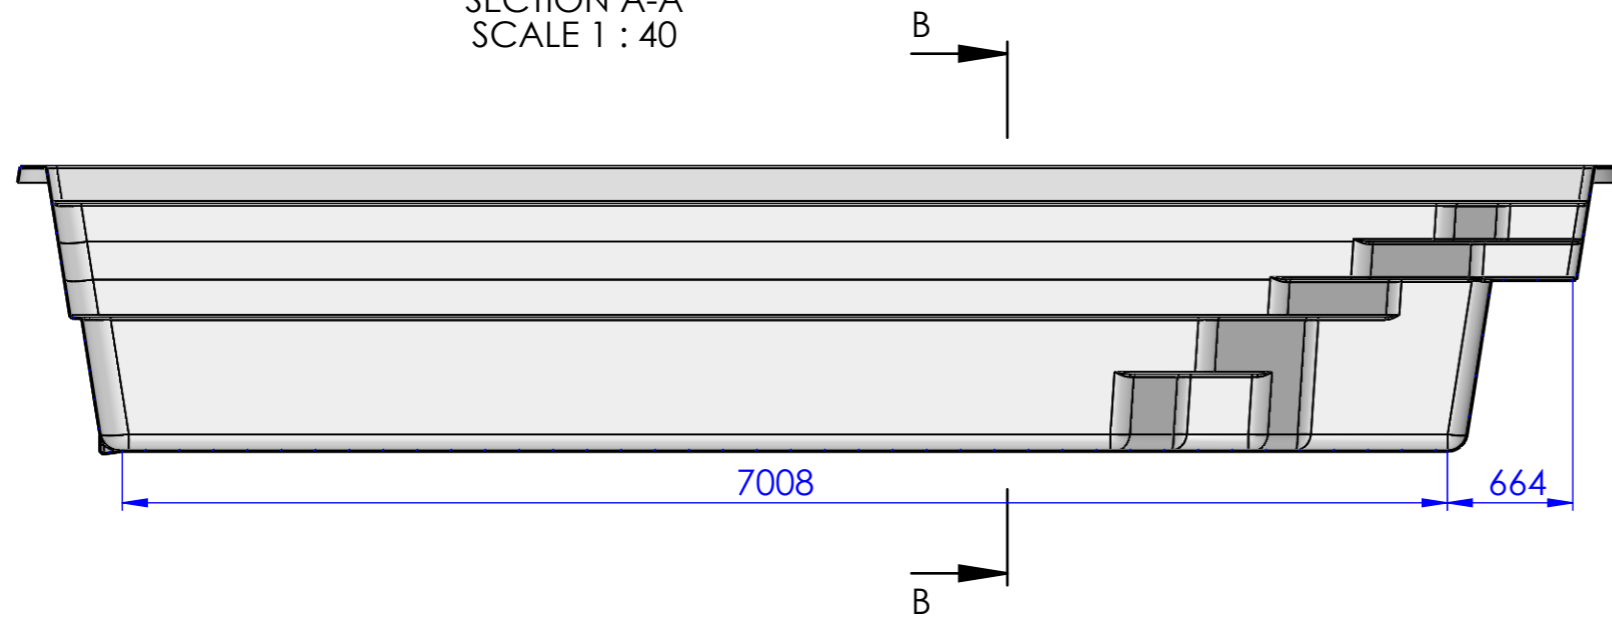

SECTION A-A  
SCALE 1 : 40

SECTION B-B  
SCALE 1 : 40

Pool model:

Monaco 850

Paper size: A3  
Unless Otherwise Stated:  
Linear Tol.: ±0.2, Angular  
Tol.: 0°15'  
Surface Finish: 0.8µm  
All Dimensions: mm

Scale: 1 : 40  
Comments:

2018

1 1 of 1  
Drawing no: Sheet:

Copyright © 2018 Rhino Pools,  
Lithuania. All Rights Reserved

Drawn by: Checked by: