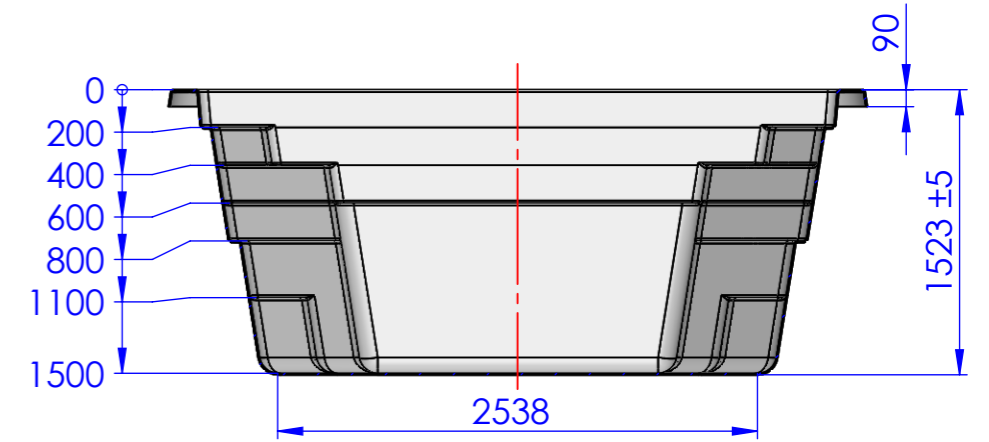

SECTION A-A  
SCALE 1 : 40

SECTION B-B  
SCALE 1 : 40

Pool model:

Monaco 850

Paper size: A3  
Unless Otherwise Stated:  
Linear Tol.: ±0.2, Angular  
Tol.: 0°15'  
Surface Finish: 0.8µm  
All Dimensions: mm